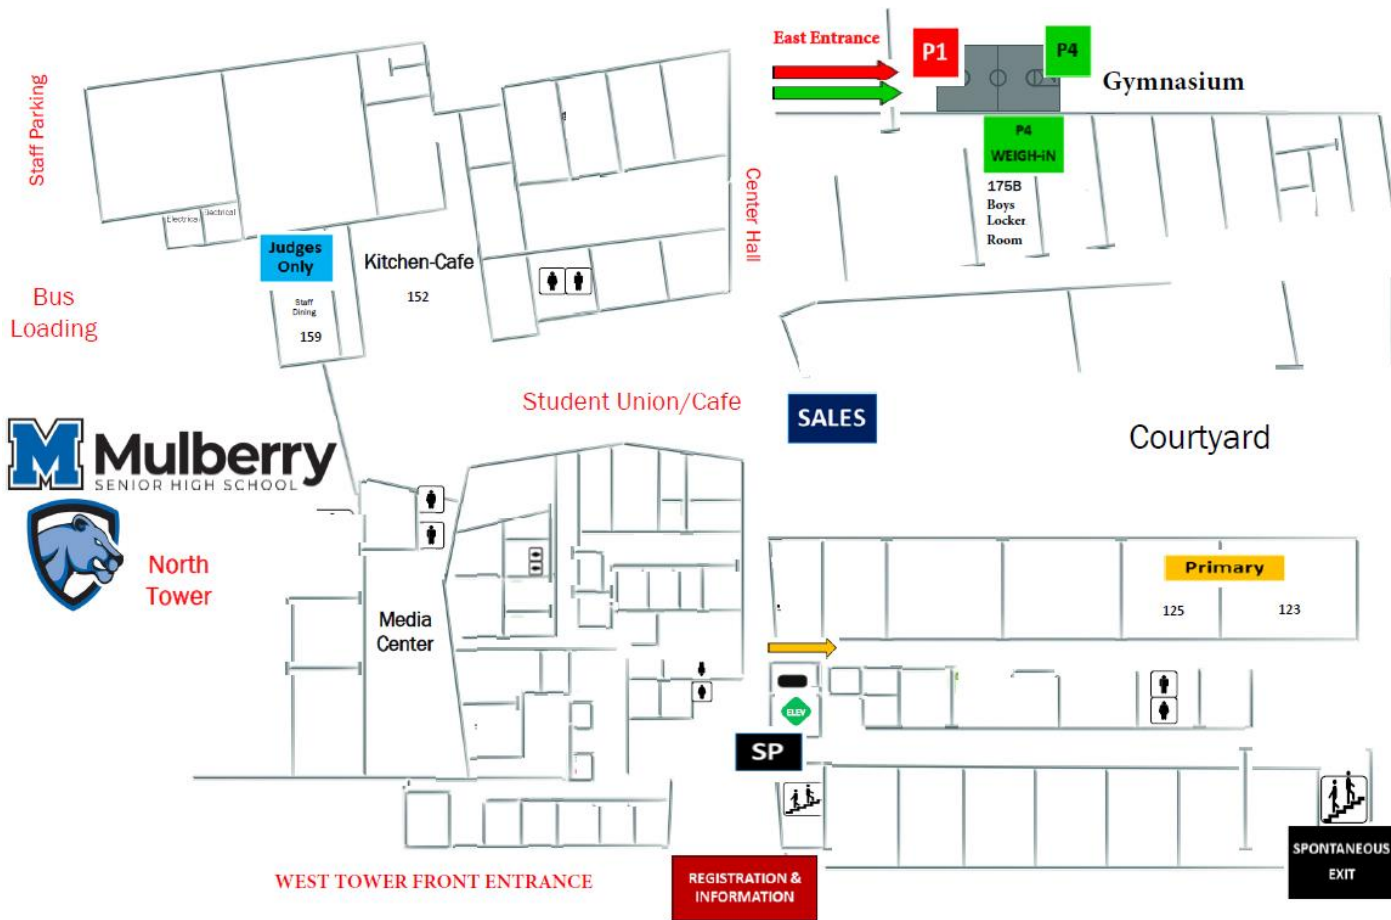

**2024 BUCCANEER BAY REGIONAL TOURNAMENT
MULBERRY HS
(2/24/24)**

LEGEND

P1	Problem 1
P2	Problem 2
P3	Problem 3
P4	Problem 4
P4 WEIGH-IN	Problem 4 (weigh-in)
P5	Problem 5
Primary	Primary
SP	Spontaneous Check-In
SPONTANEOUS EXIT	Spontaneous Exit
SALES	Sales
REGISTRATION & INFORMATION	Registration/Information
Judges Only	Judges Lounge